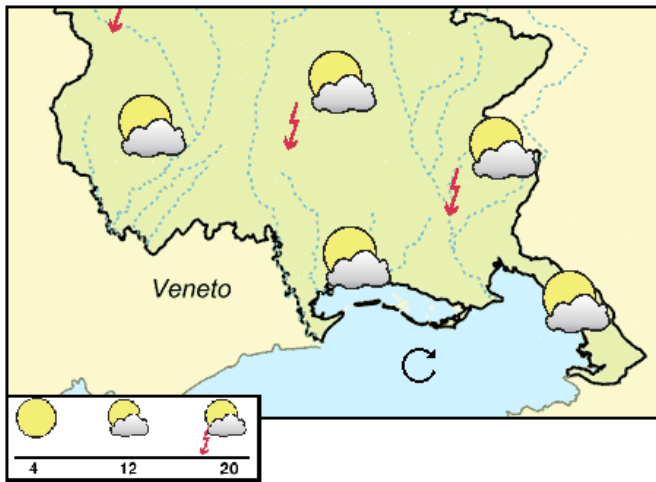

MONDAY, 20 May 2024
Reliability 60%

Minimum temperature (°C)	13/16
Maximum temperature (°C)	21/24
Prob. of widespread precipitations (%)	30
Thunderstorms probability (%)	30
Mean wind offshore: direction and speed (kt)	
Morning	NE 5-10
Afternoon	SW 5-10

TENDENCY

Sunny hours					Sun, fog, low clouds	Fog	Mist	Average wind			Rain (from 0 to 24)				Thunder-storm	Snow
cloudless	few clouds	variable	cloudy	overcast				breeze	moderate	strong	light	moderate	abundant	heavy		
12 or more	9-12	6-9	3-6	3 or less				3-6 m/s		>6 m/s	0-5 mm	5-10 mm	10-30 mm	>30 mm