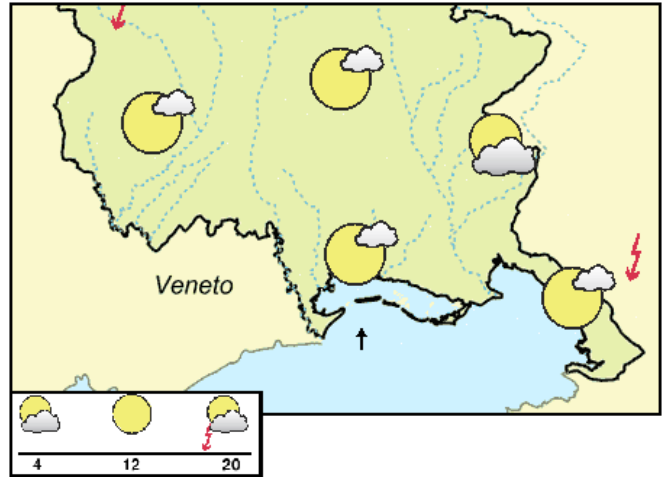

SUNDAY, 19 May 2024
Reliability 60%

Minimum temperature (°C)	14/17
Maximum temperature (°C)	20/22
Prob. of widespread precipitations (%)	20
Thunderstorms probability (%)	30
Mean wind offshore: direction and speed (kt)	
Morning	NE 5-10
Afternoon	S-W 15-20