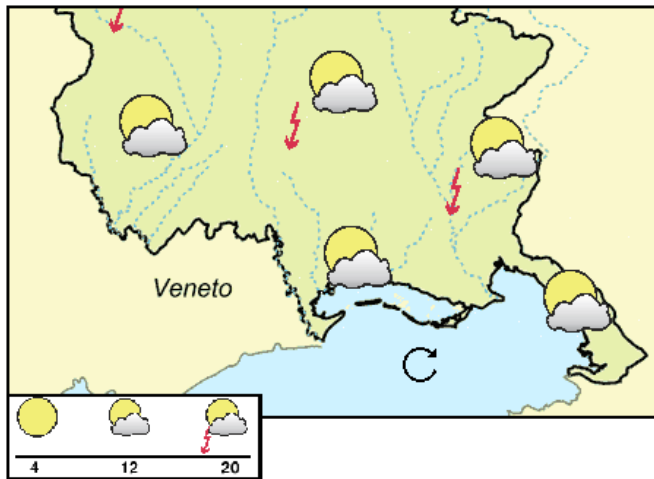

MONDAY, 20 May 2024

Reliability 60%

	Plain	Coast
Minimum temperature (°C)	10/13	13/16
Maximum temperature (°C)	24/26	21/24
Prob. of widespread precipitations (%)	40	30
Thunderstorms probability (%)	40	30

TENDENCY

Sunny hours					Sun, fog, low clouds	Fog	Mist	Average wind			Rain (from 0 to 24)				Thunder-storm	Snow
cloudless	few clouds	variable	cloudy	overcast				breeze	moderate	strong	light	moderate	abundant	heavy		
12 or more	9-12	6-9	3-6	3 or less				3-6 m/s		>6 m/s	0-5 mm	5-10 mm	10-30 mm	>30 mm