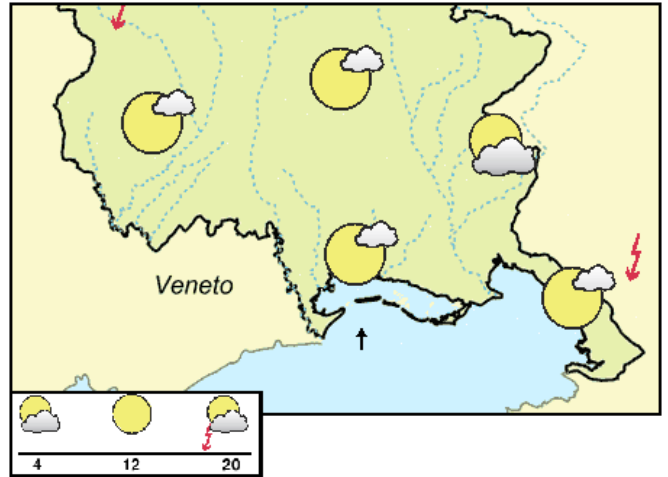

GENERAL SITUATION

SUNDAY, 19 May 2024

Reliability 60%

	Plain	Coast
Minimum temperature (°C)	10/13	14/17
Maximum temperature (°C)	23/25	20/22
Prob. of widespread precipitations (%)	20	20
Thunderstorms probability (%)	30	30