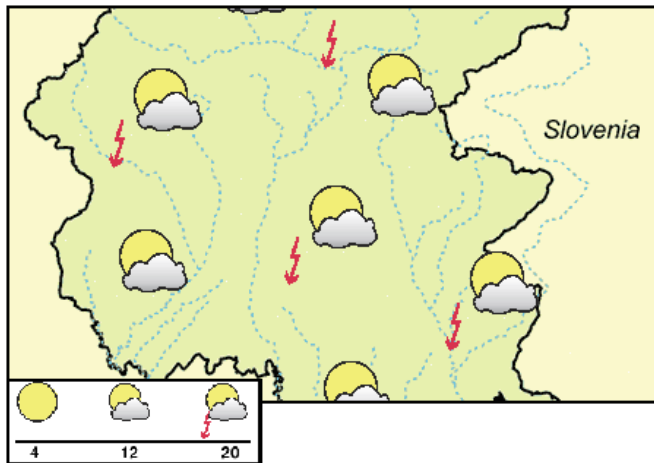

SUNDAY, 19 May 2024

Reliability 60%

Min. temperature on the plain (°C)	10/13
Max. temperature on the plain (°C)	23/25
Thermal zero height (m)	3000
Snowfalls level (m)	-

	Foothills	Plain
Prob. of widespread precipitations (%)	30	20
Thunderstorms probability (%)	40	30