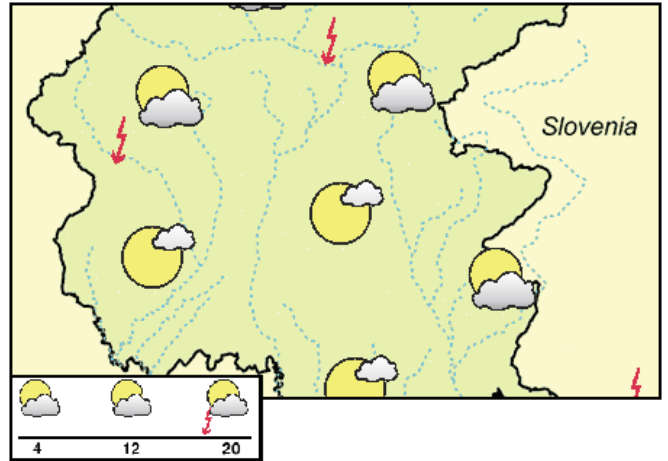

SUNDAY, 19 May 2024

Reliability 60%

Min. temperature on the plain (°C)	10/13
Max. temperature on the plain (°C)	23/25
Thermal zero height (m)	3000
Snowfalls level (m)	-

	Foothills	Plain
Prob. of widespread precipitations (%)	30	20
Thunderstorms probability (%)	40	30