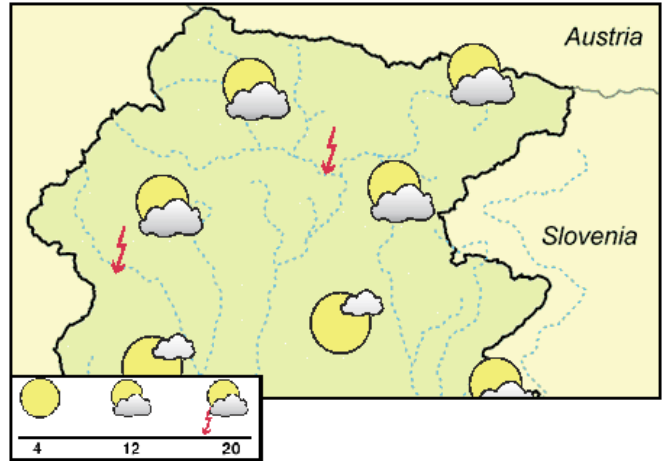

GENERAL SITUATION

SUNDAY, 19 May 2024

Reliability 60%

Average temperature at 1.000 m (°C)	13
Average temperature at 2.000 m (°C)	7
Prob. of widespread precipitations (%)	30
Thunderstorms probability (%)	40
Thermal zero height (m)	3000
Snowfalls level (m)	-
Mean wind at 3.000 m - direction	W
Mean wind at 3.000 m - speed (m/s)	10