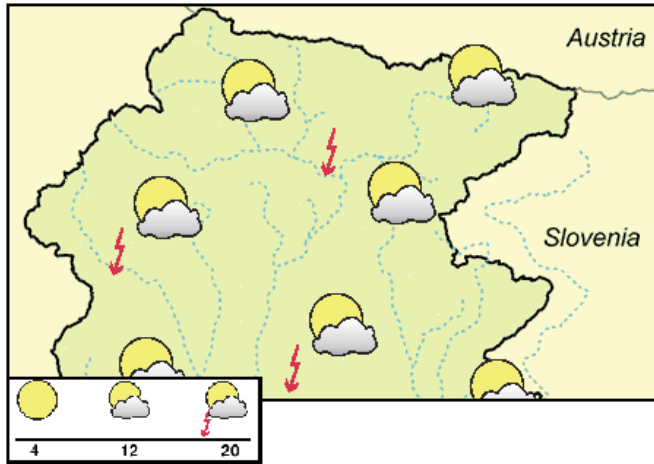

Precipitations	mm
TRIESTE	0.0
GRADO	n.d.
LIGNANO	n.d.
PORDENONE	0.1
UDINE	4.6
GORIZIA	0.2
CIVIDALE	8.0
GEMONA	2.5
TOLMEZZO	3.0
TARVISIO	1.7
FORNIDI SOPRA	1.8
ZONCOLAN	n.d.
PIANCAVALLO	5.4

GENERAL SITUATION

SUNDAY, 19 May 2024

Reliability 60%

Average temperature at 1.000 m (°C)	13
Average temperature at 2.000 m (°C)	7
Prob. of widespread precipitations (%)	30
Thunderstorms probability (%)	40
Thermal zero height (m)	3000
Snowfalls level (m)	-
Mean wind at 3.000 m - direction	W
Mean wind at 3.000 m - speed (m/s)	10