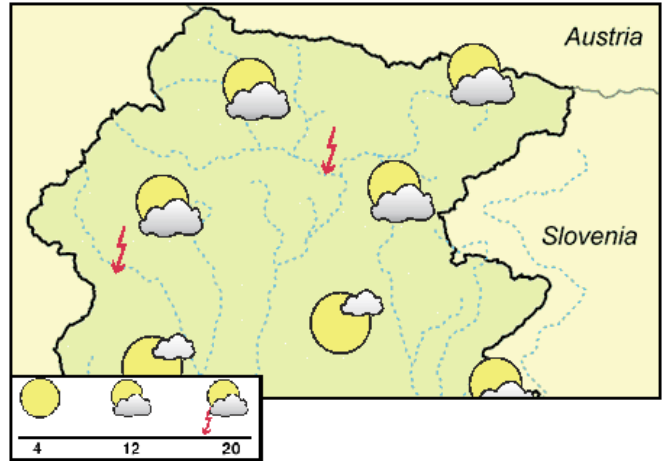

GENERAL SITUATION

SUNDAY, 19 May 2024
Reliability 60%

Average temperature at 1.000 m (°C)	14	
Average temperature at 2.000 m (°C)	8	
Prob. of widespread precipitations (%)	30	
Thunderstorms probability (%)	40	
Thermal zero height (m)	3000	
Snowfalls level (m)	-	
Mean wind at 2.000 m (m/s)	SW	3
Mean wind at 3.000 m (m/s)	SW	6
Temperatures (°C)		
	min	MAX
Claut	7	21
Piancavallo	4	12