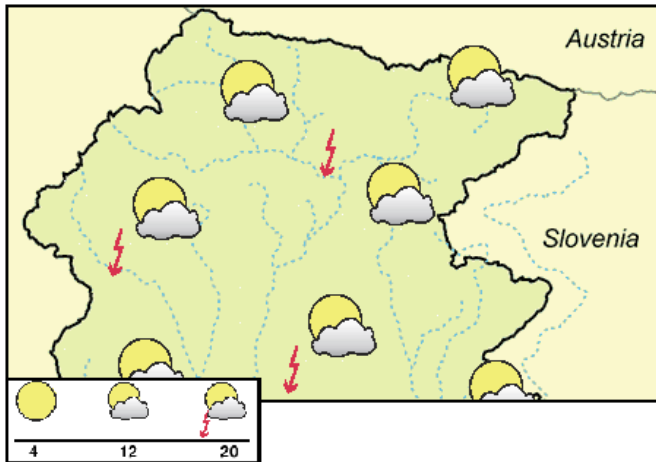

MONDAY, 20 May 2024
Reliability 60%

Average temperature at 1.000 m (°C)	15	
Average temperature at 2.000 m (°C)	9	
Prob. of widespread precipitations (%)	50	
Thunderstorms probability (%)	50	
Thermal zero height (m)	3200	
Snowfalls level (m)	-	
Mean wind at 2.000 m (m/s)	E	3
Mean wind at 3.000 m (m/s)	SW	6
Temperatures (°C)		
	min	MAX
Claut	8	23
Piancavallo	5	14

TENDENCY

Sunny hours					Sun, fog, low clouds	Fog	Mist	Average wind			Rain (from 0 to 24)				Thunder-storm	Snow
cloudless	few clouds	variable	cloudy	overcast				breeze	moderate	strong	light	moderate	abundant	heavy		
12 or more	9-12	6-9	3-6	3 or less				3-6 m/s	>6 m/s	0-5 mm	5-10 mm	10-30 mm	>30 mm