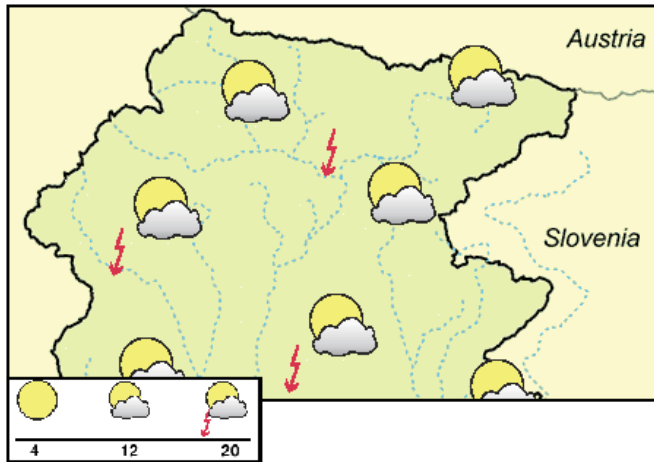

Precipitations	mm
TRIESTE	0.0
GRADO	n.d.
LIGNANO	n.d.
PORDENONE	0.1
UDINE	4.6
GORIZIA	0.2
CIVIDALE	8.0
GEMONA	2.5
TOLMEZZO	3.0
TARVISIO	1.7
FORNIDI SOPRA	1.8
ZONCOLAN	n.d.
PIANCAVALLO	5.4

GENERAL SITUATION

SUNDAY, 19 May 2024

Reliability 60%

Average temperature at 1.000 m (°C)	13	
Average temperature at 2.000 m (°C)	7	
Prob. of widespread precipitations (%)	30	
Thunderstorms probability (%)	30	
Thermal zero height (m)	3000	
Snowfalls level (m)	-	
Mean wind at 2.000 m (m/s)	SW	3
Mean wind at 3.000 m (m/s)	SW	6
Temperatures (°C)		
	min	MAX
Forni Avoltri	7	19
M. Zoncolan	6	10