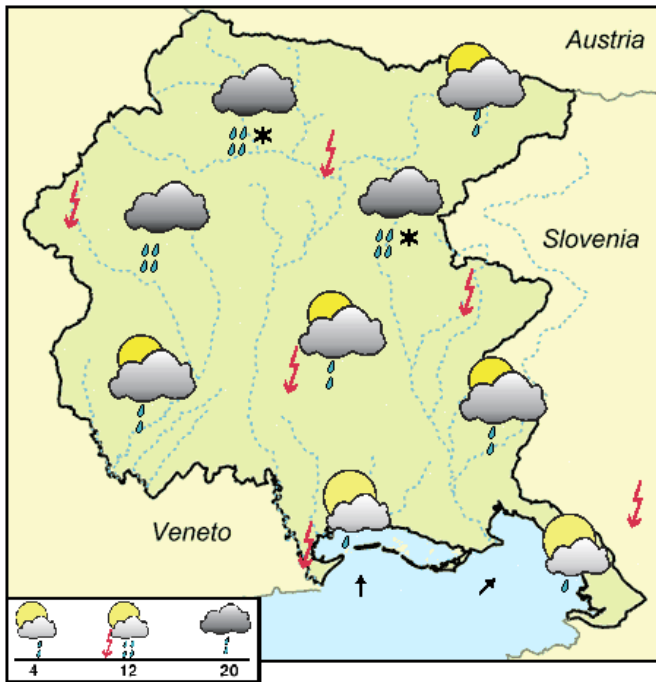

TUESDAY, 7 May 2024
Reliability 60%

	Plain	Coast
Minimum temperature (°C)	11/14	13/16
Maximum temperature (°C)	17/20	17/19
Average temperature at 1.000 m (°C)		10
Average temperature at 2.000 m (°C)		5

TENDENCY

Sunny hours					Sun, fog, low clouds	Fog	Mist	Average wind			Rain (from 0 to 24)				Thunder-storm	Snow
cloudless	few clouds	variable	cloudy	overcast				breeze	moderate	strong	light	moderate	abundant	heavy		
12 or more	9-12	6-9	3-6	3 or less				3-6 m/s		>6 m/s	0-5 mm	5-10 mm	10-30 mm	>30 mm